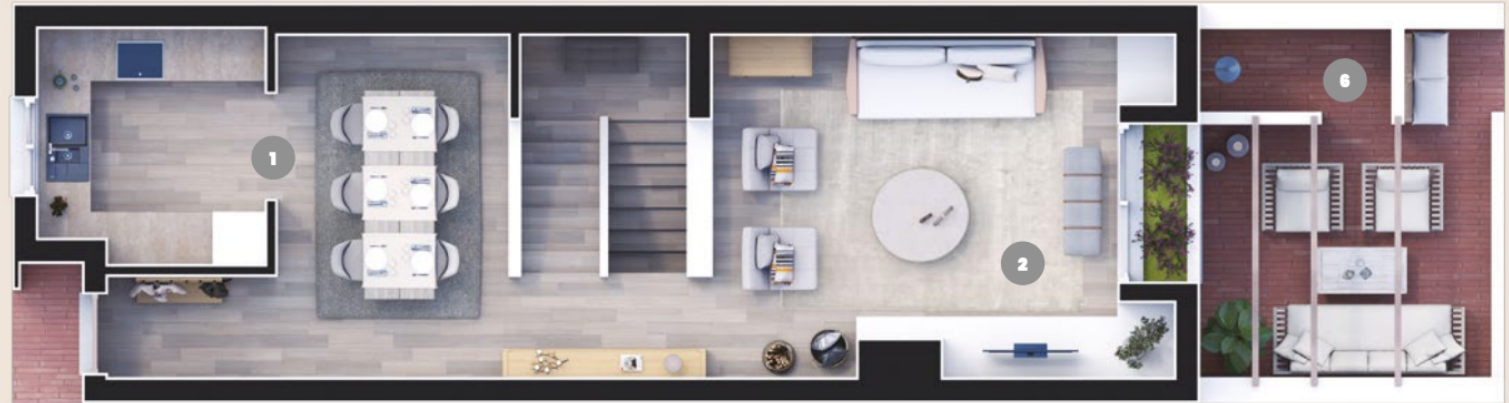

T1

- 1 Kitchen
- 2 Living Room
- 3 Bathroom
- 4 Bedroom
- 5 Walk in Closet
- 6 Terrace

Indoor area - 87,6m²

Outdoor area - 15m²

Total Area - 102,6m²

The information contained in this document is purely indicative and may be subject to change without prior notice for technical, commercial, or legal reasons.

GROUND FLOOR

MEZZANINE