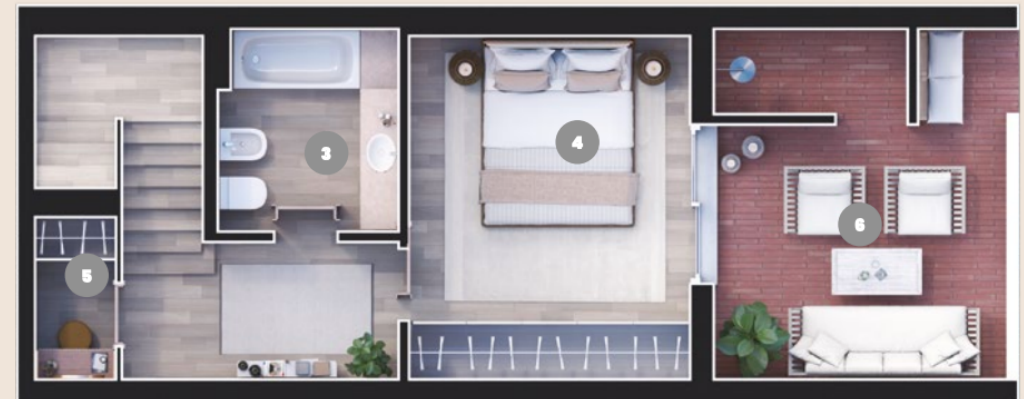

T1

- 1 Kitchen
- 2 Living Room
- 3 Bathroom
- 4 Bedroom
- 5 Walk in Closet
- 6 Terrace

Indoor area - 87,6m²

Outdoor area - 15m²

Total Area - 102,6m²

The information contained in this document is purely indicative and may be subject to change without prior notice for technical, commercial, or legal reasons.

GROUND FLOOR

MEZZANINE